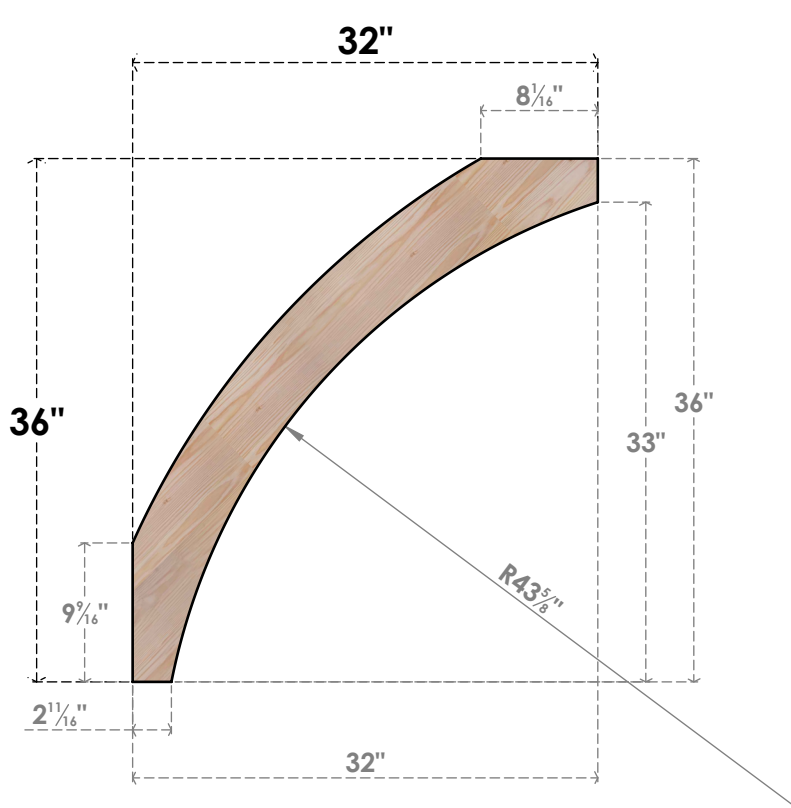

BRC06X32X36THROOSDF

5 1/2"W X 32"D X 36"H THORTON SMOOTH BRACE, DOUGLAS FIR

SIDE

FRONT

EKENA MILLWORK
 2300 WEST MAIN ST.
 CLARKSVILLE, TX 75426
 TOLL FREE: 866-607-0453
 WWW.EKENAMILLWORK.COM

NOTES

1. INSTALLATION TO BE COMPLETED IN ACCORDANCE WITH MANUFACTURER'S SPECIFICATIONS.
2. DRAWING MAY NOT BE TO SCALE
3. THIS DRAWING IS INTENDED FOR DESIGN AND PLANNING PURPOSES ONLY.
4. ALL INFORMATION CONTAINED HEREIN WAS CURRENT AT THE TIME OF DEVELOPMENT BUT MUST BE REVIEWED AND APPROVED BY THE PRODUCT MANUFACTURER TO BE CONSIDERED ACCURATE.
5. PRODUCTS ARE NOT KILN DRIED. THIS ITEM IS UNIQUE AND WILL CONTAIN THE NATURAL VARIATIONS THAT THE WOOD SPECIES OFFERS. THIS MAY RESULT IN VARIATIONS UP TO 1/4"